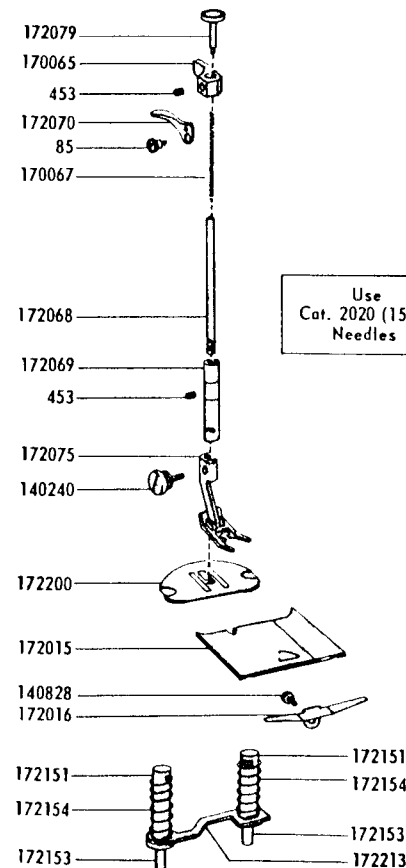

SINGER

403A

List of Parts—Machine No. 403A

Machine No. 403A

ATTACHMENT SET 161279

- | | |
|------------|-----------------------|
| 8879 | Felt Washer (4) |
| 51361(813) | Bed Plate Screw |
| 51621(813) | Bed Plate Nut |
| 81200 | Rinder |
| 161133 | Tube of Oil |
| 161166 | Zipper Foot |
| 161167 | Applique Foot |
| 161168 | Button Foot |
| 161195 | Hemmer Foot |
| 161276 | Lint Brush |
| 161278 | Attachment Box |
| 161294 | Screwdriver (IG) |
| 161295 | Screwdriver (SM) |
| 161561 | Ruffler |
| 170071-001 | Presser Foot |
| 172007 | Spool Pin (3) |
| 172185 | Fashion Disc 1 |
| 172191 | Fashion Disc 5 |
| 172229 | Fashion Disc 6 |
| 172230 | Fashion Disc 7 |
| 172336 | Robbin (plastic) (4) |
| 174527 | Fashion Disc 9 |
| 174528 | Fashion Disc 8 |
| 174529 | Throat Plate |
| 174533 | Fashion Disc 10 |
| 174540 | Fashion Disc 11 |
| 2020(15x1) | Needles 14 (3) 16 (3) |

List of Parts—Machine No. 403A

NOTE: Due to accuracy required for gear alignment, Bed cannot be supplied separately and can only be sent as a unit, Arm and Bed assembled.

Use
Cat. 2020 (15x1)
Needles

From the library of: Diamond Needle Co.