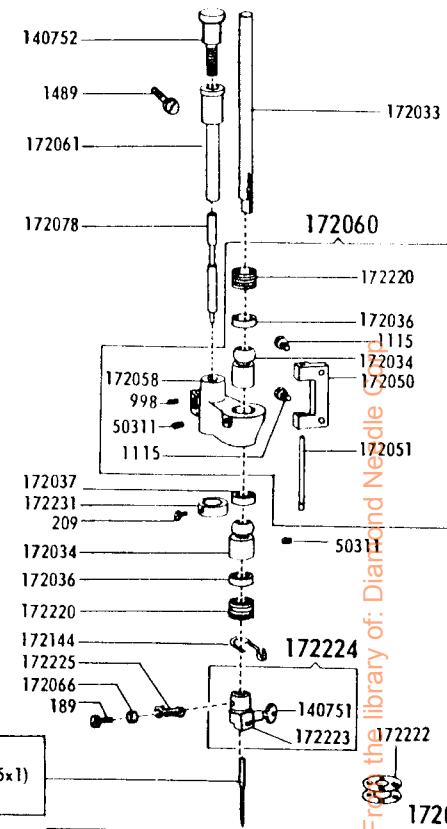

SINGER

403A

List of Parts—Machine No. 403A

Machine No. 403A

ATTACHMENT SET 161279

- | | |
|------------|-----------------------|
| 8879 | Felt Washer (4) |
| 51361(813) | Bed Plate Screw |
| 51621(813) | Bed Plate Nut |
| 81200 | Rinder |
| 161133 | Tube of Oil |
| 161166 | Zipper Foot |
| 161167 | Applique Foot |
| 161168 | Button Foot |
| 161195 | Hemmer Foot |
| 161276 | Lint Brush |
| 161278 | Attachment Box |
| 161294 | Screwdriver (IG) |
| 161295 | Screwdriver (SM) |
| 161561 | Ruffler |
| 170071-001 | Presser Foot |
| 172007 | Spool Pin (3) |
| 172185 | Fashion Disc 1 |
| 172191 | Fashion Disc 5 |
| 172229 | Fashion Disc 6 |
| 172230 | Fashion Disc 7 |
| 172336 | Robbin (plastic) (4) |
| 174527 | Fashion Disc 9 |
| 174528 | Fashion Disc 8 |
| 174529 | Throat Plate |
| 174533 | Fashion Disc 10 |
| 174540 | Fashion Disc 11 |
| 2020(15x1) | Needles 14 (3) 16 (3) |

List of Parts—Machine No. 403A

NOTE: Due to accuracy required for gear alignment, Bed cannot be supplied separately and can only be sent as a unit, Arm and Bed assembled.

Use
Cat. 2020 (15x1)
Needles

From the library of: Diamond Needle Co.