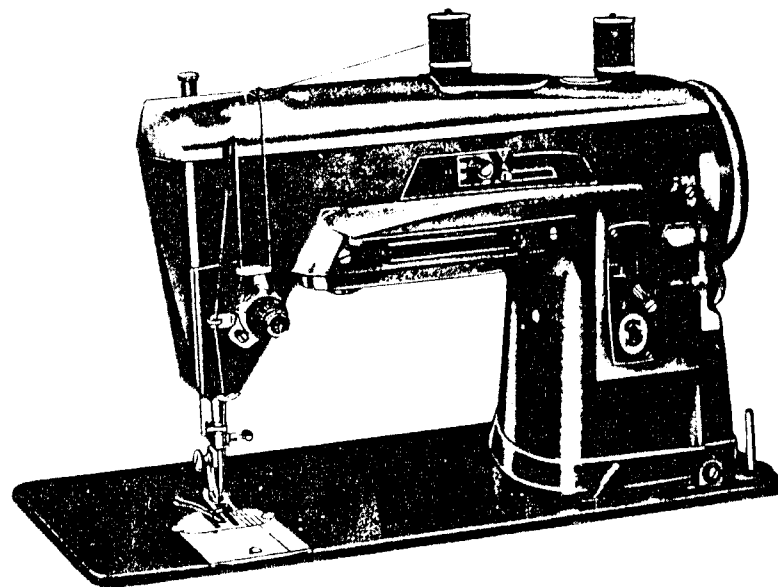

SINGER

403A

List of Parts—Machine No. 403A

Machine No. 403A

ATTACHMENT SET 161279

- | | |
|------------|-----------------------|
| 8879 | Felt Washer (4) |
| 51361(813) | Bed Plate Screw |
| 51621(813) | Bed Plate Nut |
| 81200 | Rinder |
| 161133 | Tube of Oil |
| 161166 | Zipper Foot |
| 161167 | Applique Foot |
| 161168 | Button Foot |
| 161195 | Hemmer Foot |
| 161276 | Lint Brush |
| 161278 | Attachment Box |
| 161294 | Screwdriver (IG) |
| 161295 | Screwdriver (SM) |
| 161561 | Ruffler |
| 170071-001 | Presser Foot |
| 172007 | Spool Pin (3) |
| 172185 | Fashion Disc 1 |
| 172191 | Fashion Disc 5 |
| 172229 | Fashion Disc 6 |
| 172230 | Fashion Disc 7 |
| 172336 | Robbin (plastic) (4) |
| 174527 | Fashion Disc 9 |
| 174528 | Fashion Disc 8 |
| 174529 | Throat Plate |
| 174533 | Fashion Disc 10 |
| 174540 | Fashion Disc 11 |
| 2020(15x1) | Needles 14 (3) 16 (3) |

List of Parts—Machine No. 403A

NOTE: Due to accuracy required for gear alignment, Bed cannot be supplied separately and can only be sent as a unit, Arm and Bed assembled.

Use
Cat. 2020 (15x1)
Needles

From the library of: Diamond Needle Co.