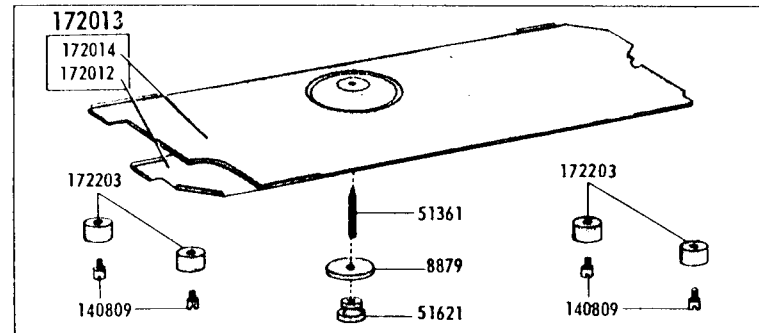

SINGER

403A

List of Parts—Machine No. 403A

Machine No. 403A

ATTACHMENT SET 161279

- | | |
|------------|-----------------------|
| 8879 | Felt Washer (4) |
| 51361(813) | Bed Plate Screw |
| 51621(813) | Bed Plate Nut |
| 81200 | Rinder |
| 161133 | Tube of Oil |
| 161166 | Zipper Foot |
| 161167 | Applique Foot |
| 161168 | Button Foot |
| 161195 | Hemmer Foot |
| 161276 | Lint Brush |
| 161278 | Attachment Box |
| 161294 | Screwdriver (IG) |
| 161295 | Screwdriver (SM) |
| 161561 | Ruffler |
| 170071-001 | Presser Foot |
| 172007 | Spool Pin (3) |
| 172185 | Fashion Disc 1 |
| 172191 | Fashion Disc 5 |
| 172229 | Fashion Disc 6 |
| 172230 | Fashion Disc 7 |
| 172336 | Robbin (plastic) (4) |
| 174527 | Fashion Disc 9 |
| 174528 | Fashion Disc 8 |
| 174529 | Throat Plate |
| 174533 | Fashion Disc 10 |
| 174540 | Fashion Disc 11 |
| 2020(15x1) | Needles 14 (3) 16 (3) |

List of Parts—Machine No. 403A

NOTE: Due to accuracy required for gear alignment, Bed cannot be supplied separately and can only be sent as a unit, Arm and Bed assembled.

Use
Cat. 2020 (15x1)
Needles

From the library of: Diamond Needle Co.