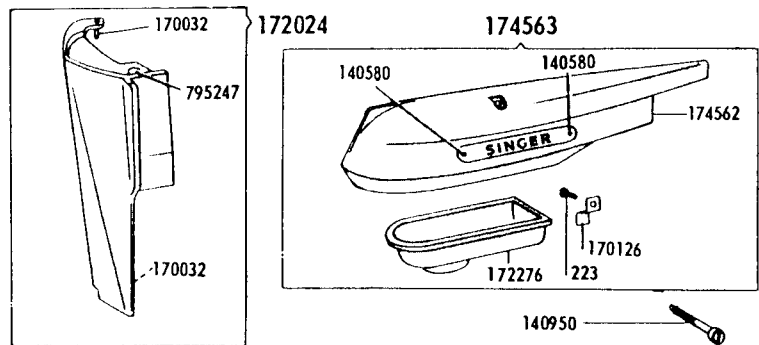

SINGER

403A

List of Parts—Machine No. 403A

Machine No. 403A

ATTACHMENT SET 161279

- | | |
|------------|-----------------------|
| 8879 | Felt Washer (4) |
| 51361(813) | Bed Plate Screw |
| 51621(813) | Bed Plate Nut |
| 81200 | Rinder |
| 161133 | Tube of Oil |
| 161166 | Zipper Foot |
| 161167 | Applique Foot |
| 161168 | Button Foot |
| 161195 | Hemmer Foot |
| 161276 | Lint Brush |
| 161278 | Attachment Box |
| 161294 | Screwdriver (IG) |
| 161295 | Screwdriver (SM) |
| 161561 | Ruffler |
| 170071-001 | Presser Foot |
| 172007 | Spool Pin (3) |
| 172185 | Fashion Disc 1 |
| 172191 | Fashion Disc 5 |
| 172229 | Fashion Disc 6 |
| 172230 | Fashion Disc 7 |
| 172336 | Robbin (plastic) (4) |
| 174527 | Fashion Disc 9 |
| 174528 | Fashion Disc 8 |
| 174529 | Throat Plate |
| 174533 | Fashion Disc 10 |
| 174540 | Fashion Disc 11 |
| 2020(15x1) | Needles 14 (3) 16 (3) |

List of Parts—Machine No. 403A

NOTE: Due to accuracy required for gear alignment, Bed cannot be supplied separately and can only be sent as a unit, Arm and Bed assembled.

Use
Cat. 2020 (15x1)
Needles

From the library of: Diamond Needle Co.