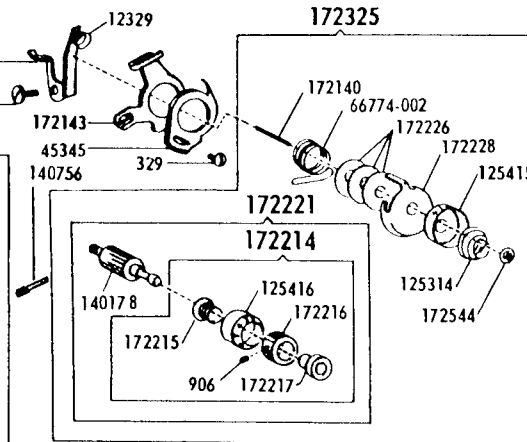

SINGER

403A

List of Parts—Machine No. 403A

Machine No. 403A

ATTACHMENT SET 161279

- | | |
|------------|-----------------------|
| 8879 | Felt Washer (4) |
| 51361(813) | Bed Plate Screw |
| 51621(813) | Bed Plate Nut |
| 81200 | Rinder |
| 161133 | Tube of Oil |
| 161166 | Zipper Foot |
| 161167 | Applique Foot |
| 161168 | Button Foot |
| 161195 | Hemmer Foot |
| 161276 | Lint Brush |
| 161278 | Attachment Box |
| 161294 | Screwdriver (IG) |
| 161295 | Screwdriver (SM) |
| 161561 | Ruffler |
| 170071-001 | Presser Foot |
| 172007 | Spool Pin (3) |
| 172185 | Fashion Disc 1 |
| 172191 | Fashion Disc 5 |
| 172229 | Fashion Disc 6 |
| 172230 | Fashion Disc 7 |
| 172336 | Robbin (plastic) (4) |
| 174527 | Fashion Disc 9 |
| 174528 | Fashion Disc 8 |
| 174529 | Throat Plate |
| 174533 | Fashion Disc 10 |
| 174540 | Fashion Disc 11 |
| 2020(15x1) | Needles 14 (3) 16 (3) |

List of Parts—Machine No. 403A

NOTE: Due to accuracy required for gear alignment, Bed cannot be supplied separately and can only be sent as a unit, Arm and Bed assembled.

Use
Cat. 2020 (15x1)
Needles

From the library of: Diamond Needle Co.