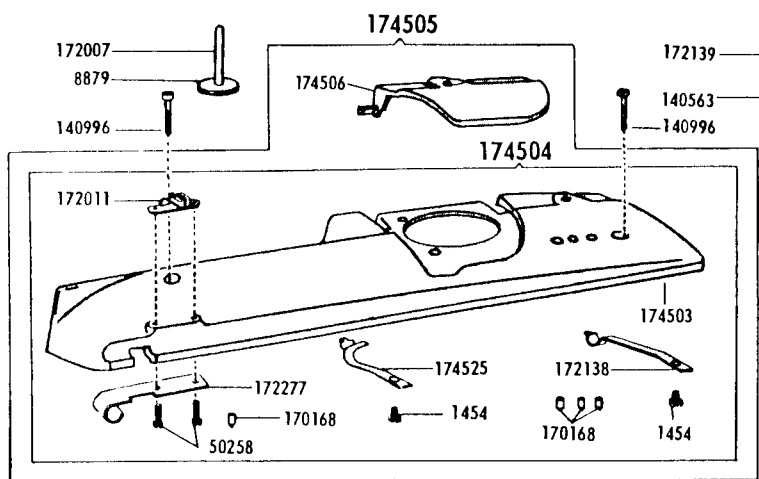

SINGER

403A

List of Parts—Machine No. 403A

Machine No. 403A

ATTACHMENT SET 161279

- | | |
|------------|-----------------------|
| 8879 | Felt Washer (4) |
| 51361(813) | Bed Plate Screw |
| 51621(813) | Bed Plate Nut |
| 81200 | Rinder |
| 161133 | Tube of Oil |
| 161166 | Zipper Foot |
| 161167 | Applique Foot |
| 161168 | Button Foot |
| 161195 | Hemmer Foot |
| 161276 | Lint Brush |
| 161278 | Attachment Box |
| 161294 | Screwdriver (IG) |
| 161295 | Screwdriver (SM) |
| 161561 | Ruffler |
| 170071-001 | Presser Foot |
| 172007 | Spool Pin (3) |
| 172185 | Fashion Disc 1 |
| 172191 | Fashion Disc 5 |
| 172229 | Fashion Disc 6 |
| 172230 | Fashion Disc 7 |
| 172336 | Robbin (plastic) (4) |
| 174527 | Fashion Disc 9 |
| 174528 | Fashion Disc 8 |
| 174529 | Throat Plate |
| 174533 | Fashion Disc 10 |
| 174540 | Fashion Disc 11 |
| 2020(15x1) | Needles 14 (3) 16 (3) |

List of Parts—Machine No. 403A

NOTE: Due to accuracy required for gear alignment, Bed cannot be supplied separately and can only be sent as a unit, Arm and Bed assembled.

Use
Cat. 2020 (15x1)
Needles

From the library of: Diamond Needle Co.